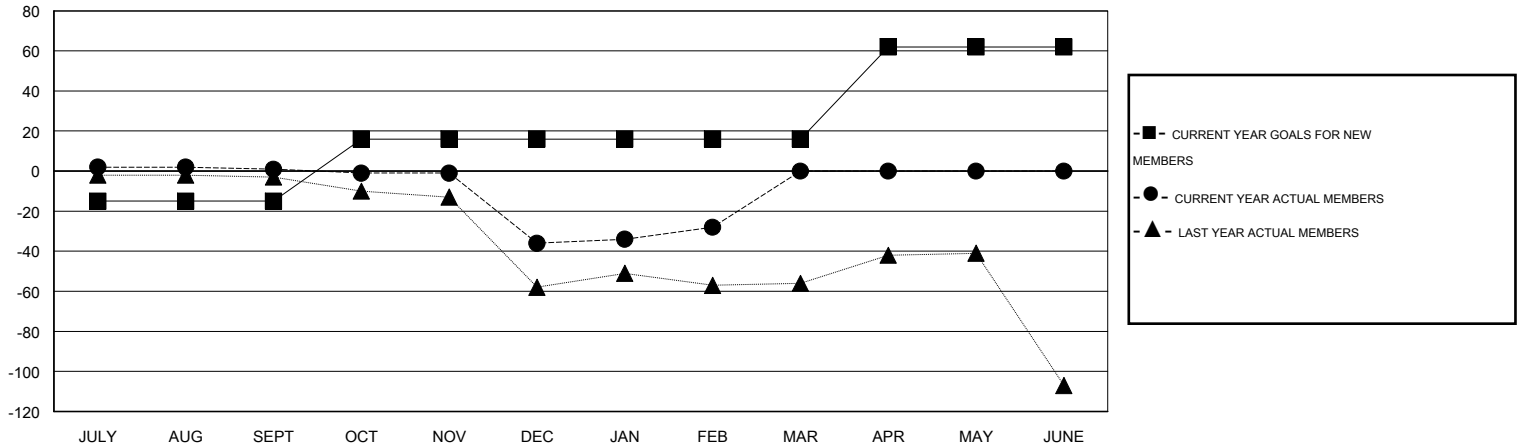

MONTHLY MEMBERSHIP PROGRESS REPORT

District 130

Results as of: 2/29/2016

GMT: MIKLOS HORVATH

LOCATION BULGARIA

GMT CA 4

Clubs					Members				
RESULTS FOR 2015-2016					RESULTS FOR 2015-2016				
QUARTER	NEW CLUB GOAL	NEW CLUBS	DROPPED CLUBS	NET GAIN/LOSS	QUARTER	NEW MEMBER GOAL	CHARTER AND NEW MEMBERS ADDED	DROPPED MEMBERS	NET GAIN/LOSS
JULY/AUG/SEPT	0	0	0	0	JULY/AUG/SEPT	-15	7	6	1
OCT/NOV/DEC	1	0	2	-2	OCT/NOV/DEC	31	16	53	-37
JAN/FEB/MAR	0	0	0	0	JAN/FEB/MAR	0	14	6	8
APR/MAY/JUNE	1	0	0	0	APR/MAY/JUNE	46	0	0	0

GOALS AND ACTUAL NEW CLUBS CUMULATIVE

GOALS AND ACTUAL MEMBERS CUMULATIVE

DROPPED CLUBS: 2	13 CLUBS OF 40 ADDED 1 OR MORE NEW MEMBERS	<u>GENDER DISTRIBUTION</u>	
<u>DROPPED MEMBERS</u>		MALE	469 (57.83%)
DECEASED	CLICK HERE FOR HEALTH ASSESSMENT DATA	FEMALE	342 (42.17%)
CLUB CANCELLED		FAMILY UNIT MEMBERS	43
OTHER		HEAD OF HOUSEHOLD	21
TOTAL		NON-HEAD OF HOUSEHOLD	22